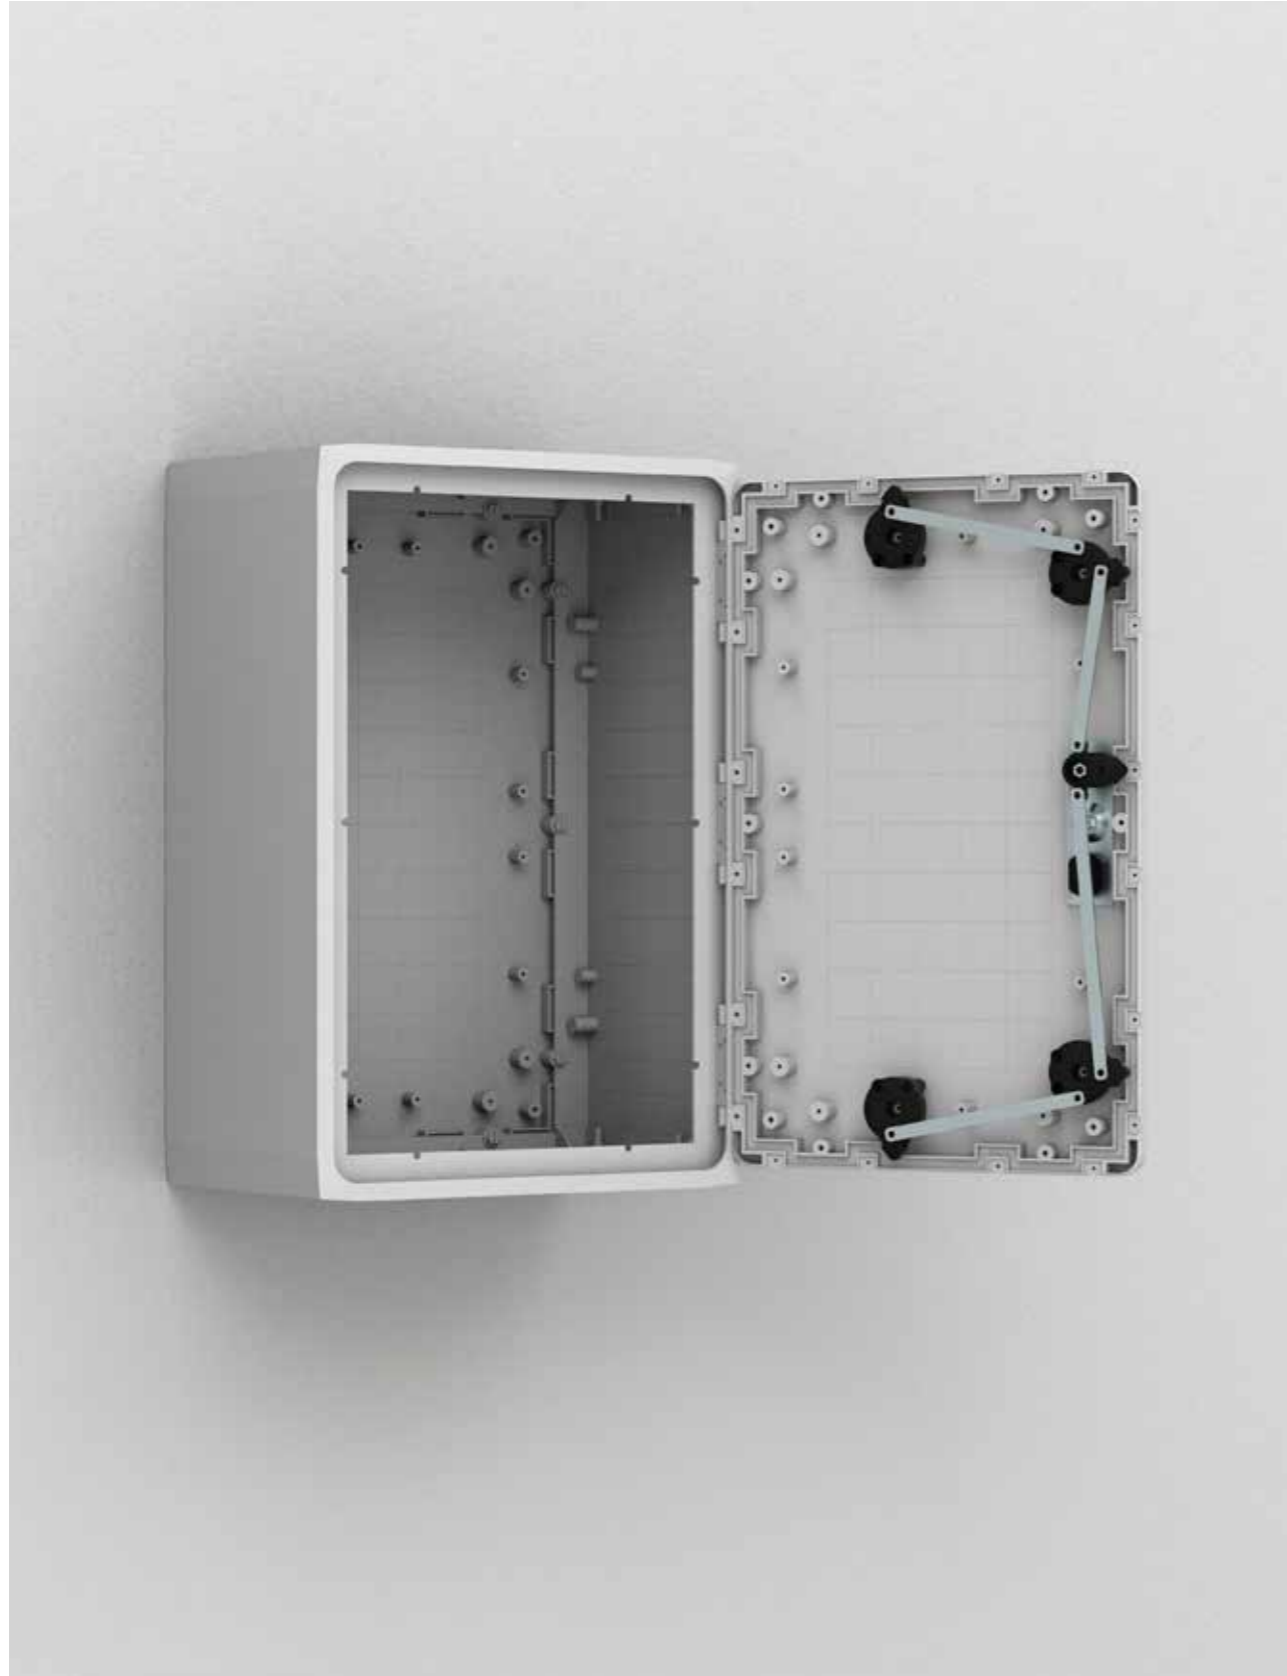

Armários de montagem na parede

Poliéster, Modular, Porta plana / transparente | UDP/UDPT

IP 65/54 | TYPE 4, 4X, 12, 13 | IK 10/07

02

Armários de montagem na parede

Matriz de seleção de acessórios | UDP/UDPT

Armário	Montagem					
	A	L	P	Placa de montagem em aço	Placa de montagem isolada	Perfil de montagem
UDP5050	500	500	320	UMPZ5050	UMPP5050	UMF500
UDP5075	500	750	320	UMPZ5075	UMPP5075	UMF500
UDP7550	750	500	320	UMPZ5075	UMPP5075	UMF750
UDP7575	750	750	320	UMPZ7575	UMPP7575	UMF750
UDP75100	750	1000	320	UMPZ75100	UMPP75100	UMF750
UDP10050	1000	500	320	UMPZ100500	UMPP10050	UMF1000
UDP10075	1000	750	320	UMPZ75100	UMPP75100	UMF1000
UDP100100	1000	1000	320	UMPZ100100	UMPP100100	UMF1000
UDP12575	1250	750	320	UMPZ75125	UMPP75125	UMF1250
UDPT5050	500	500	320	UMPZ5050	UMPP5050	UMF500
UDPT5075	500	750	320	UMPZ5075	UMPP5075	UMF500
UDPT7550	750	500	320	UMPZ5075	UMPP5075	UMF750
UDPT7575	750	750	320	UMPZ7575	UMPP7575	UMF750
UDPT10050	1000	500	320	UMPZ100500	UMPP10050	UMF1000
UDPT10075	1000	750	320	UMPZ75100	UMPP75100	UMF1000
UDPT12575	1250	750	320	UMPZ75125	UMPP75125	UMF1250

Armário	Fixação						
	A	L	P	Fixação em poste	Estrutura adaptadora para base DIN	Base DIN	Base
UDP5050	500	500	320	EPF0400/EPF0600	-	-	UPP5032
UDP5075	500	750	320	EPF0600	UAF7532	UMPS7532	UPP7532
UDP7550	750	500	320	EPF0400/EPF0600	-	-	UPP5032
UDP7575	750	750	320	EPF0600	UAF7532	UMPS7532	UPP7532
UDP75100	750	1000	320	-	UAF10032	UMPS10032	UPP10032
UDP10050	1000	500	320	EPF0400/EPF0600	-	-	UPP5032
UDP10075	1000	750	320	EPF0600	UAF7532	UMPS7532	UPP7532
UDP100100	1000	1000	320	-	UAF10032	UMPS10032	UPP10032
UDP12575	1250	750	320	EPF0600	UAF7532	UMPS7532	UPP7532
UDPT5050	500	500	320	EPF0400/EPF0600	-	-	UPP5032
UDPT5075	500	750	320	EPF0600	UAF7532	UMPS7532	UPP7532
UDPT7550	750	500	320	EPF0400/EPF0600	-	-	UPP5032
UDPT7575	750	750	320	EPF0600	UAF7532	UMPS7532	UPP7532
UDPT10050	1000	500	320	EPF0400/EPF0600	-	-	UPP5032
UDPT10075	1000	750	320	EPF0600	UAF7532	UMPS7532	UPP7532
UDPT12575	1250	750	320	EPF0600	UAF7532	UMPS7532	UPP7532